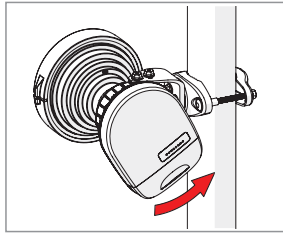

Symmetrical Horn SH-TP 5-40

Pre - Installation

The antenna is pre-assembled for installation on the left side of the pole.
If you need to swap to use the right side of the pole, see page 10.

Ensure that the water drain points downwards!

1

2 **Optional:** Install the 2.9 x 16mm locking screw.

Tighten the locking screw to secure the TwisPort lock mechanism.

*TwistPort™ Adaptor or SIMPER™ Radio sold separately.

Symmetrical Horn SH-TP 5-40

Installation Guide

1 If the locking screw was used,

2

unscrew it by about 10 mm
before unlocking the TwisPort mechanism.

3

* TwisPort™ Adaptor or SIMPER™ Radio sold separately.

Symmetrical Horn SH-TP 5-40

Pre - Installation

Optional: Right side of the pole mounting.

Symmetrical Horn SH-TP 5-40

Pre - Installation

Optional: Right side of the pole mounting.

Symmetrical Horn SH-TP 5-40

12

Pre - Installation

Optional: Right side of the pole mounting.

Symmetrical Horn SH-TP 5-40