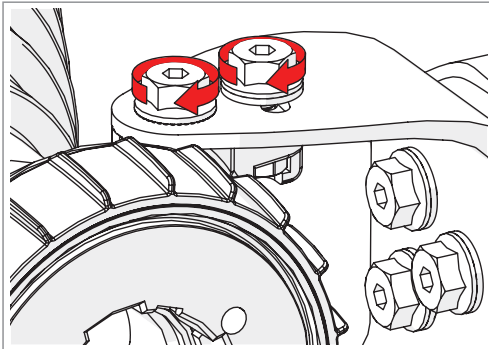

Symmetrical Horn SH-TP 5-40

SYMMETRICAL HORN ANTENNA WITH TWISTPORT CONNECTOR
AND CARRIER CLASS PERFORMANCE

Symmetrical Horn SH-TP 5-40

3

Package Contents

Number	Decription	Quantity
1	SH-TP 5-40 Body	1x
2	SH-TP 5-40 Bracket	1x
3	M8 x 42,5mm Screw	2x
4	M8 x 73,5mm Screw	2x
5	2,9 x 16 mm lock Screw	1x

Symmetrical Horn SH-TP 5-40

Pre - Installation

The antenna is pre-assembled for installation on the left side of the pole.
If you need to swap to use the right side of the pole, see page 10.

Ensure that the water drain points downwards!

Symmetrical Horn SH-TP 5-40

Pole Installation

Symmetrical Horn SH-TP 5-40

Installation Guide

Symmetrical Horn SH-TP 5-40

Installation Guide

Symmetrical Horn SH-TP 5-40

Installation Guide

1

2 **Optional:** Install the 2.9 x 16mm locking screw.

Tighten the locking screw to secure the TwisPort lock mechanism.

*TwistPort™ Adaptor or SIMPER™ Radio sold separately.

Symmetrical Horn SH-TP 5-40

Installation Guide