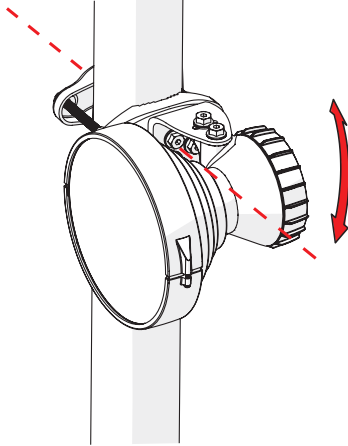

Symmetrical Horn SH-TP 5-40

Installation Guide