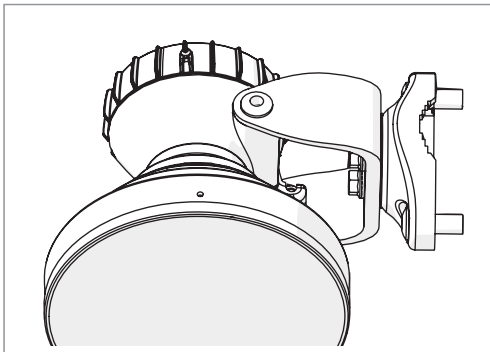

Symmetrical Horn SH-TP 5-40

Pre - Installation

The antenna is pre-assembled for installation on the left side of the pole.
If you need to swap to use the right side of the pole, see page 10.

Ensure that the water drain points downwards!

1

2 **Optional:** Install the 2.9 x 16mm locking screw.

Tighten the locking screw to secure the TwisPort lock mechanism.

*TwistPort™ Adaptor or SIMPER™ Radio sold separately.

Symmetrical Horn SH-TP 5-40

Installation Guide

1 If the locking screw was used,

2

unscrew it by about 10 mm
before unlocking the TwisPort mechanism.

3

* TwisPort™ Adaptor or SIMPER™ Radio sold separately.

Symmetrical Horn SH-TP 5-40

Pre - Installation

Optional: Right side of the pole mounting.

Symmetrical Horn SH-TP 5-40

Pre - Installation

Optional: Right side of the pole mounting.

Symmetrical Horn SH-TP 5-40

12

Pre - Installation

Optional: Right side of the pole mounting.

Symmetrical Horn SH-TP 5-40