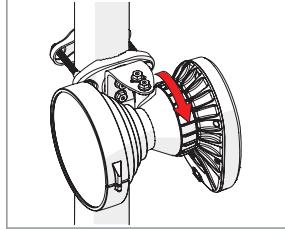

Symmetrical Horn SH-TP 5-40

Pre - Installation

The antenna is pre-assembled for installation on the left side of the pole.
If you need to swap to use the right side of the pole, see page 10.

Ensure that the water drain points downwards!

Symmetrical Horn SH-TP 5-40

Pole Installation

Symmetrical Horn SH-TP 5-40

Installation Guide

Symmetrical Horn SH-TP 5-40

Installation Guide

Symmetrical Horn SH-TP 5-40

Installation Guide

1

2 **Optional:** Install the 2.9 x 16mm locking screw.

Tighten the locking screw to secure the TwisPort lock mechanism.

*TwistPort™ Adaptor or SIMPER™ Radio sold separately.

Symmetrical Horn SH-TP 5-40

Installation Guide

1 If the locking screw was used,

2

unscrew it by about 10 mm
before unlocking the TwisPort mechanism.

3

* TwisPort™ Adaptor or SIMPER™ Radio sold separately.

Symmetrical Horn SH-TP 5-40

Pre - Installation

Optional: Right side of the pole mounting.