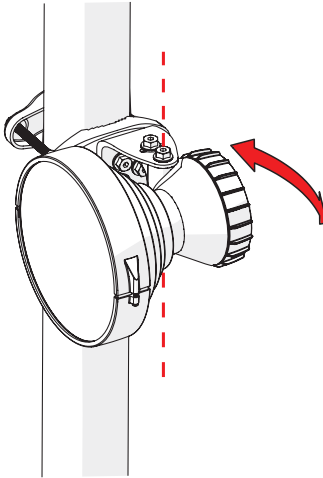

Symmetrical Horn SH-TP 5-40

SYMMETRICAL HORN ANTENNA WITH TWISTPORT CONNECTOR
AND CARRIER CLASS PERFORMANCE

Symmetrical Horn SH-TP 5-40

3

Package Contents

Number	Decription	Quantity
1	SH-TP 5-40 Body	1x
2	SH-TP 5-40 Bracket	1x
3	M8 x 42,5mm Screw	2x
4	M8 x 73,5mm Screw	2x
5	2,9 x 16 mm lock Screw	1x

Symmetrical Horn SH-TP 5-40

Pre - Installation

The antenna is pre-assembled for installation on the left side of the pole.
If you need to swap to use the right side of the pole, see page 10.

Ensure that the water drain points downwards!

Symmetrical Horn SH-TP 5-40

Pole Installation

Symmetrical Horn SH-TP 5-40

Installation Guide

Symmetrical Horn SH-TP 5-40

Installation Guide

Symmetrical Horn SH-TP 5-40

Installation Guide

1

2 **Optional:** Install the 2.9 x 16mm locking screw.

Tighten the locking screw to secure the TwisPort lock mechanism.

*TwistPort™ Adaptor or SIMPER™ Radio sold separately.

Symmetrical Horn SH-TP 5-40

Installation Guide