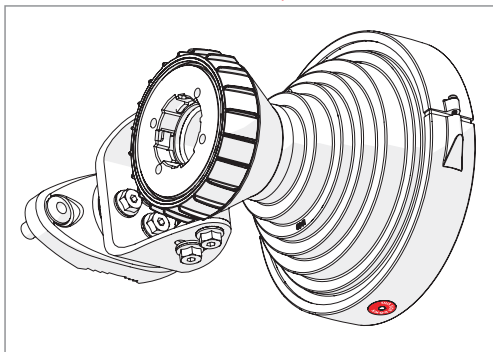

Symmetrical Horn SH-TP 5-40

Pre - Installation

The antenna is pre-assembled for installation on the left side of the pole.
If you need to swap to use the right side of the pole, see page 10.

Ensure that the water drain points downwards!

1 If the locking screw was used,

2

unscrew it by about 10 mm
before unlocking the TwisPort mechanism.

3

* TwisPort™ Adaptor or SIMPER™ Radio sold separately.

Symmetrical Horn SH-TP 5-40

Pre - Installation

Optional: Right side of the pole mounting.

Symmetrical Horn SH-TP 5-40

Pre - Installation

Optional: Right side of the pole mounting.

Symmetrical Horn SH-TP 5-40

12

Pre - Installation

Optional: Right side of the pole mounting.

Symmetrical Horn SH-TP 5-40

13

Pre - Installation

Optional: Right side of the pole mounting, continue on page 5.

Ensure that the water drain points downwards!

Compatible Devices

RF elements®

any TwistPort™ Adaptor

any SIMPER™ Radio with TwistPort™ connector