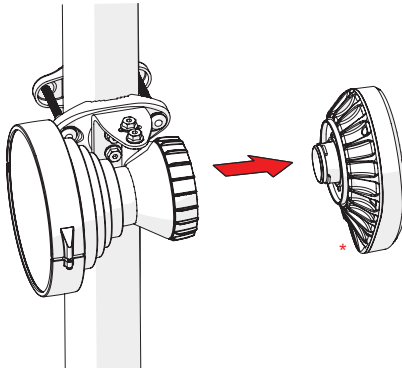

Symmetrical Horn SH-TP 5-40

Pre - Installation

The antenna is pre-assembled for installation on the left side of the pole.
If you need to swap to use the right side of the pole, see page 10.

Ensure that the water drain points downwards!

1

2 **Optional:** Install the 2.9 x 16mm locking screw.

Tighten the locking screw to secure the TwisPort lock mechanism.

*TwistPort™ Adaptor or SIMPER™ Radio sold separately.

Symmetrical Horn SH-TP 5-40

Installation Guide

1 If the locking screw was used,

2

unscrew it by about 10 mm
before unlocking the TwisPort mechanism.

3

* TwisPort™ Adaptor or SIMPER™ Radio sold separately.

Symmetrical Horn SH-TP 5-40

Pre - Installation

Optional: Right side of the pole mounting.

Symmetrical Horn SH-TP 5-40

Pre - Installation

Optional: Right side of the pole mounting.

Symmetrical Horn SH-TP 5-40

12

Pre - Installation

Optional: Right side of the pole mounting.

Symmetrical Horn SH-TP 5-40