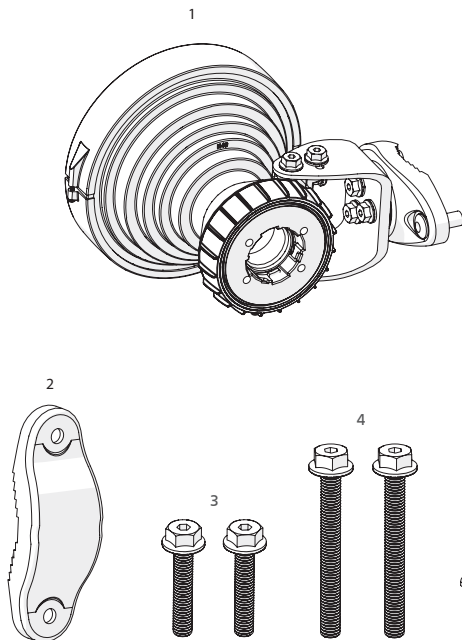

Symmetrical Horn SH-TP 5-40

SYMMETRICAL HORN ANTENNA WITH TWISTPORT CONNECTOR
AND CARRIER CLASS PERFORMANCE

Symmetrical Horn SH-TP 5-40

3

Package Contents

Number	Decription	Quantity
1	SH-TP 5-40 Body	1x
2	SH-TP 5-40 Bracket	1x
3	M8 x 42,5mm Screw	2x
4	M8 x 73,5mm Screw	2x
5	2,9 x 16 mm lock Screw	1x

Symmetrical Horn SH-TP 5-40

Pre - Installation

The antenna is pre-assembled for installation on the left side of the pole.
If you need to swap to use the right side of the pole, see page 10.

Ensure that the water drain points downwards!

1

2 **Optional:** Install the 2.9 x 16mm locking screw.

Tighten the locking screw to secure the TwisPort lock mechanism.

*TwistPort™ Adaptor or SIMPER™ Radio sold separately.

Symmetrical Horn SH-TP 5-40

Installation Guide

1 If the locking screw was used,

2

unscrew it by about 10 mm
before unlocking the TwisPort mechanism.

3

* TwisPort™ Adaptor or SIMPER™ Radio sold separately.

Symmetrical Horn SH-TP 5-40

Pre - Installation

Optional: Right side of the pole mounting.