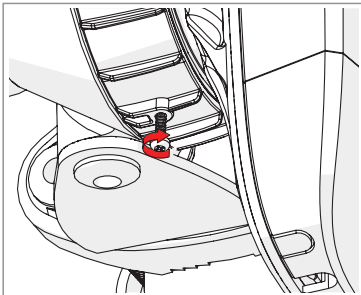

Symmetrical Horn SH-TP 5-40

Pre - Installation

The antenna is pre-assembled for installation on the left side of the pole.
If you need to swap to use the right side of the pole, see page 10.

Ensure that the water drain points downwards!

1

2 **Optional:** Install the 2.9 x 16mm locking screw.

Tighten the locking screw to secure the TwisPort lock mechanism.

*TwistPort™ Adaptor or SIMPER™ Radio sold separately.

Symmetrical Horn SH-TP 5-40

Installation Guide