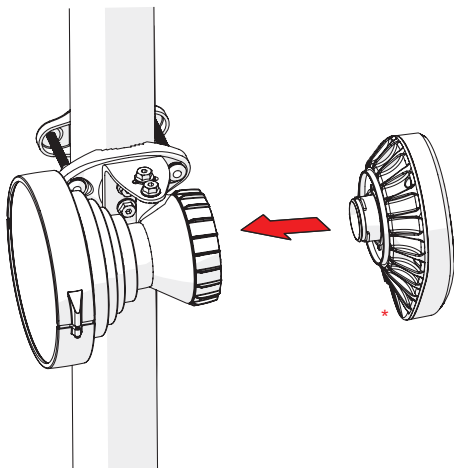

Symmetrical Horn SH-TP 5-40

Pre - Installation

The antenna is pre-assembled for installation on the left side of the pole.
If you need to swap to use the right side of the pole, see page 10.

Ensure that the water drain points downwards!

Symmetrical Horn SH-TP 5-40

Pole Installation

Symmetrical Horn SH-TP 5-40

Installation Guide

Symmetrical Horn SH-TP 5-40

Installation Guide

Symmetrical Horn SH-TP 5-40

Installation Guide

1

2 **Optional:** Install the 2.9 x 16mm locking screw.

Tighten the locking screw to secure the TwisPort lock mechanism.

*TwistPort™ Adaptor or SIMPER™ Radio sold separately.

Symmetrical Horn SH-TP 5-40

Installation Guide

1 If the locking screw was used,

2

unscrew it by about 10 mm
before unlocking the TwisPort mechanism.

3

* TwisPort™ Adaptor or SIMPER™ Radio sold separately.

Symmetrical Horn SH-TP 5-40

Pre - Installation

Optional: Right side of the pole mounting.