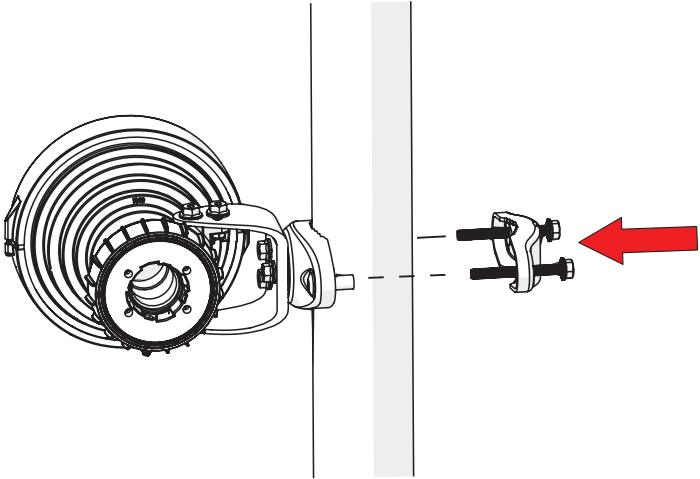

Symmetrical Horn SH-TP 5-40

SYMMETRICAL HORN ANTENNA WITH TWISTPORT CONNECTOR
AND CARRIER CLASS PERFORMANCE

Symmetrical Horn SH-TP 5-40

3

Package Contents

Number	Decription	Quantity
1	SH-TP 5-40 Body	1x
2	SH-TP 5-40 Bracket	1x
3	M8 x 42,5mm Screw	2x
4	M8 x 73,5mm Screw	2x
5	2,9 x 16 mm lock Screw	1x

Symmetrical Horn SH-TP 5-40

Pre - Installation

The antenna is pre-assembled for installation on the left side of the pole.
If you need to swap to use the right side of the pole, see page 10.

Ensure that the water drain points downwards!

Symmetrical Horn SH-TP 5-40

Pole Installation

Symmetrical Horn SH-TP 5-40

Installation Guide

Symmetrical Horn SH-TP 5-40

Installation Guide

Symmetrical Horn SH-TP 5-40

Installation Guide

1

2 **Optional:** Install the 2.9 x 16mm locking screw.

Tighten the locking screw to secure the TwisPort lock mechanism.

*TwistPort™ Adaptor or SIMPER™ Radio sold separately.

Symmetrical Horn SH-TP 5-40

Installation Guide