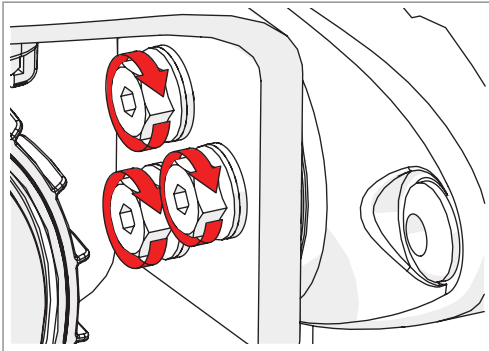

Symmetrical Horn SH-TP 5-40

Installation Guide