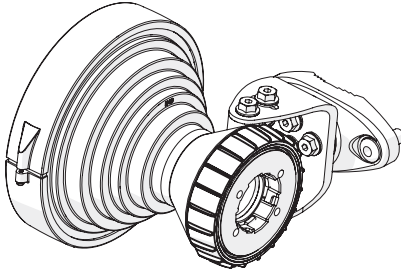

Symmetrical Horn SH-TP 5-40

SYMMETRICAL HORN ANTENNA WITH TWISTPORT CONNECTOR
AND CARRIER CLASS PERFORMANCE

Symmetrical Horn SH-TP 5-40

3

Package Contents

Number	Decription	Quantity
1	SH-TP 5-40 Body	1x
2	SH-TP 5-40 Bracket	1x
3	M8 x 42,5mm Screw	2x
4	M8 x 73,5mm Screw	2x
5	2,9 x 16 mm lock Screw	1x

Symmetrical Horn SH-TP 5-40

Pre - Installation

The antenna is pre-assembled for installation on the left side of the pole.
If you need to swap to use the right side of the pole, see page 10.

Ensure that the water drain points downwards!

1

2 **Optional:** Install the 2.9 x 16mm locking screw.

Tighten the locking screw to secure the TwisPort lock mechanism.

*TwistPort™ Adaptor or SIMPER™ Radio sold separately.

Symmetrical Horn SH-TP 5-40

Installation Guide