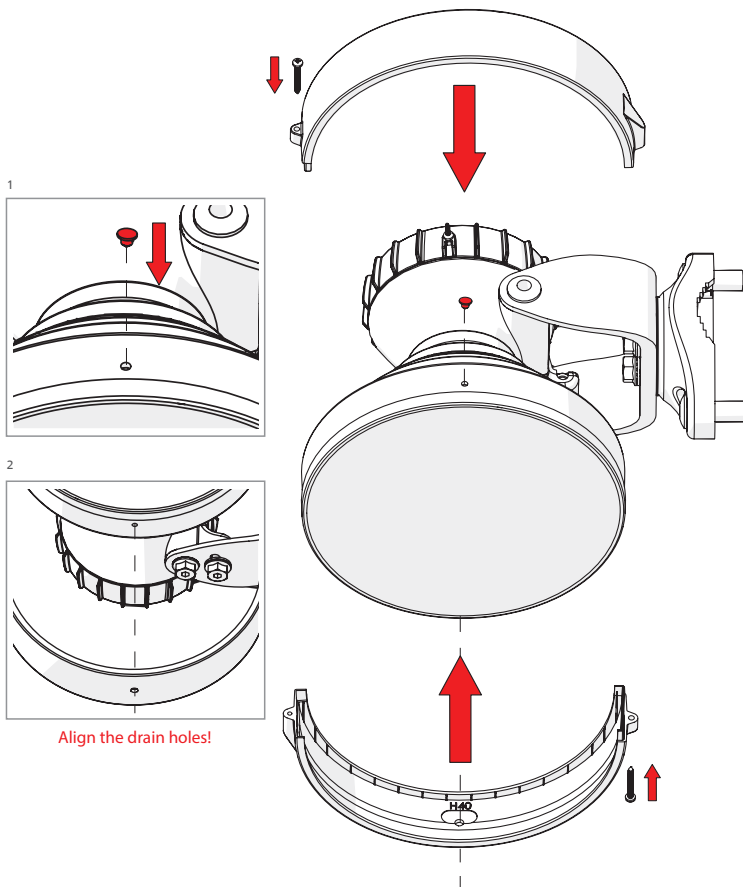

Symmetrical Horn SH-TP 5-40

Pre - Installation

The antenna is pre-assembled for installation on the left side of the pole.
If you need to swap to use the right side of the pole, see page 10.

Ensure that the water drain points downwards!

1

2 **Optional:** Install the 2.9 x 16mm locking screw.

Tighten the locking screw to secure the TwisPort lock mechanism.

*TwistPort™ Adaptor or SIMPER™ Radio sold separately.

Symmetrical Horn SH-TP 5-40

Installation Guide

1 If the locking screw was used,

2

unscrew it by about 10 mm
before unlocking the TwisPort mechanism.

3

* TwisPort™ Adaptor or SIMPER™ Radio sold separately.

Symmetrical Horn SH-TP 5-40

Pre - Installation

Optional: Right side of the pole mounting.

Symmetrical Horn SH-TP 5-40

Pre - Installation

Optional: Right side of the pole mounting.

Symmetrical Horn SH-TP 5-40

12

Pre - Installation

Optional: Right side of the pole mounting.

Symmetrical Horn SH-TP 5-40