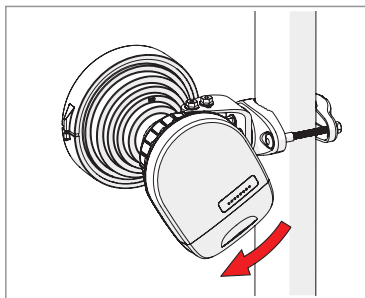

Symmetrical Horn SH-TP 5-40

Pre - Installation

The antenna is pre-assembled for installation on the left side of the pole.
If you need to swap to use the right side of the pole, see page 10.

Ensure that the water drain points downwards!

Symmetrical Horn SH-TP 5-40

Pole Installation

Symmetrical Horn SH-TP 5-40

Installation Guide

Symmetrical Horn SH-TP 5-40

Installation Guide

Symmetrical Horn SH-TP 5-40

Installation Guide

1

2 **Optional:** Install the 2.9 x 16mm locking screw.

Tighten the locking screw to secure the TwisPort lock mechanism.

*TwistPort™ Adaptor or SIMPER™ Radio sold separately.

Symmetrical Horn SH-TP 5-40

Installation Guide