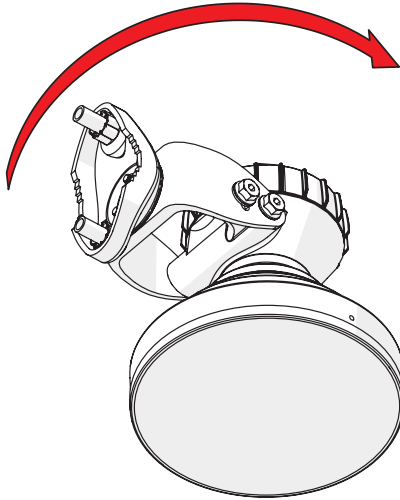

Symmetrical Horn SH-TP 5-40

Pre - Installation

The antenna is pre-assembled for installation on the left side of the pole.
If you need to swap to use the right side of the pole, see page 10.

Ensure that the water drain points downwards!

1

2 **Optional:** Install the 2.9 x 16mm locking screw.

Tighten the locking screw to secure the TwisPort lock mechanism.

*TwistPort™ Adaptor or SIMPER™ Radio sold separately.

Symmetrical Horn SH-TP 5-40

Installation Guide

1 If the locking screw was used,

2

unscrew it by about 10 mm
before unlocking the TwisPort mechanism.

3

* TwisPort™ Adaptor or SIMPER™ Radio sold separately.

Symmetrical Horn SH-TP 5-40

Pre - Installation

Optional: Right side of the pole mounting.

Symmetrical Horn SH-TP 5-40

Pre - Installation

Optional: Right side of the pole mounting.

Symmetrical Horn SH-TP 5-40

12

Pre - Installation

Optional: Right side of the pole mounting.

Symmetrical Horn SH-TP 5-40