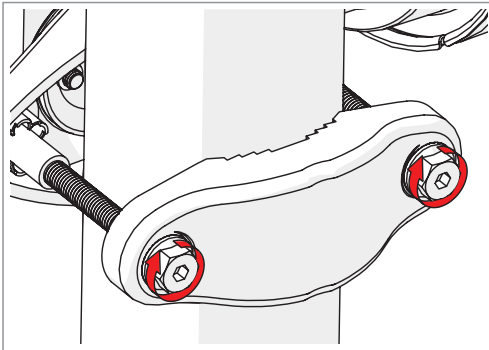

Symmetrical Horn SH-TP 5-40

Pole Installation