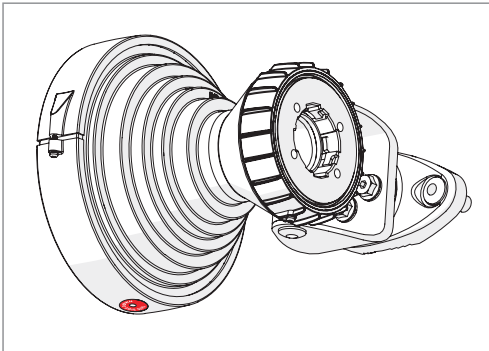

Symmetrical Horn SH-TP 5-40

SYMMETRICAL HORN ANTENNA WITH TWISTPORT CONNECTOR
AND CARRIER CLASS PERFORMANCE

Symmetrical Horn SH-TP 5-40

3

Package Contents

Number	Decription	Quantity
1	SH-TP 5-40 Body	1x
2	SH-TP 5-40 Bracket	1x
3	M8 x 42,5mm Screw	2x
4	M8 x 73,5mm Screw	2x
5	2,9 x 16 mm lock Screw	1x

Symmetrical Horn SH-TP 5-40

Pre - Installation

The antenna is pre-assembled for installation on the left side of the pole.
If you need to swap to use the right side of the pole, see page 10.

Ensure that the water drain points downwards!

1

2 **Optional:** Install the 2.9 x 16mm locking screw.

Tighten the locking screw to secure the TwisPort lock mechanism.

*TwistPort™ Adaptor or SIMPER™ Radio sold separately.

Symmetrical Horn SH-TP 5-40

Installation Guide