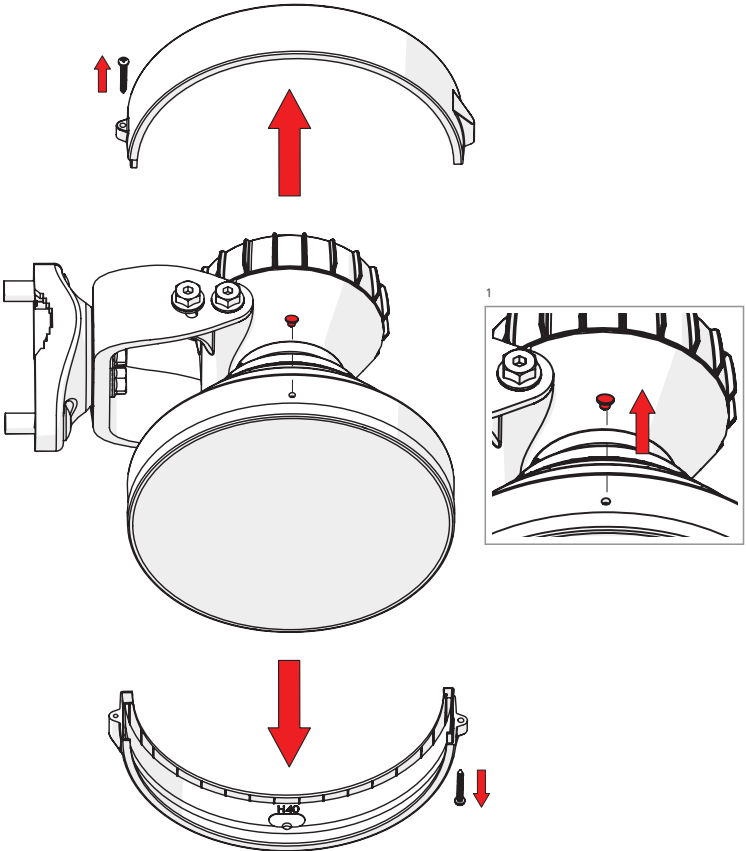

Symmetrical Horn SH-TP 5-40

Pre - Installation

The antenna is pre-assembled for installation on the left side of the pole.
If you need to swap to use the right side of the pole, see page 10.

Ensure that the water drain points downwards!

1

2 **Optional:** Install the 2.9 x 16mm locking screw.

Tighten the locking screw to secure the TwisPort lock mechanism.

*TwistPort™ Adaptor or SIMPER™ Radio sold separately.

Symmetrical Horn SH-TP 5-40

Installation Guide

1 If the locking screw was used,

2

unscrew it by about 10 mm
before unlocking the TwisPort mechanism.

3

* TwisPort™ Adaptor or SIMPER™ Radio sold separately.

Symmetrical Horn SH-TP 5-40

Pre - Installation

Optional: Right side of the pole mounting.

Symmetrical Horn SH-TP 5-40

Pre - Installation

Optional: Right side of the pole mounting.

Symmetrical Horn SH-TP 5-40

12

Pre - Installation

Optional: Right side of the pole mounting.

Symmetrical Horn SH-TP 5-40