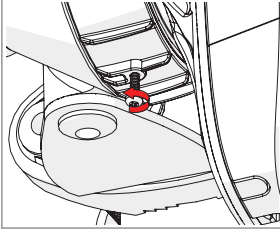

Symmetrical Horn SH-TP 5-40

Pre - Installation

The antenna is pre-assembled for installation on the left side of the pole.
If you need to swap to use the right side of the pole, see page 10.

Ensure that the water drain points downwards!

1

2 **Optional:** Install the 2.9 x 16mm locking screw.

Tighten the locking screw to secure the TwisPort lock mechanism.

*TwistPort™ Adaptor or SIMPER™ Radio sold separately.

Symmetrical Horn SH-TP 5-40

Installation Guide

1 If the locking screw was used,

2

unscrew it by about 10 mm
before unlocking the TwisPort mechanism.

3

* TwisPort™ Adaptor or SIMPER™ Radio sold separately.

Symmetrical Horn SH-TP 5-40

Pre - Installation

Optional: Right side of the pole mounting.