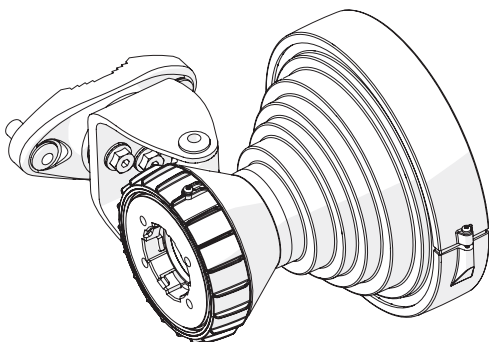

Symmetrical Horn SH-TP 5-40

Pre - Installation

The antenna is pre-assembled for installation on the left side of the pole.
If you need to swap to use the right side of the pole, see page 10.

Ensure that the water drain points downwards!

1 If the locking screw was used,

2

unscrew it by about 10 mm
before unlocking the TwisPort mechanism.

3

* TwisPort™ Adaptor or SIMPER™ Radio sold separately.

Symmetrical Horn SH-TP 5-40

Pre - Installation

Optional: Right side of the pole mounting.

Symmetrical Horn SH-TP 5-40

Pre - Installation

Optional: Right side of the pole mounting.

Symmetrical Horn SH-TP 5-40

12

Pre - Installation

Optional: Right side of the pole mounting.

Symmetrical Horn SH-TP 5-40

13

Pre - Installation

Optional: Right side of the pole mounting, continue on page 5.

Ensure that the water drain points downwards!

Compatible Devices

RF elements®

any TwistPort™ Adaptor

any SIMPER™ Radio with TwistPort™ connector